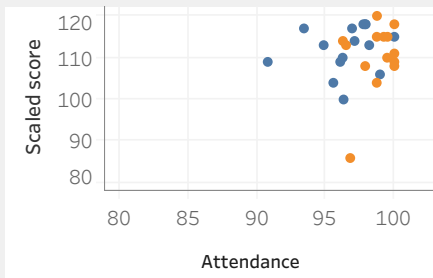

Attendance (COVID X): X = Absent

Reading Scaled Score

Writing Scaled Score

Maths Scaled Score

GPS Scaled Score

Pupil groups

	Pupils	Reading SS	Reading VA	Writing SS	Writing VA	Maths SS	Maths VA	GPS SS	GPS VA	Attendance
All Pupils	29	111.3	+4.2 ●	107.4	+4.1 ●	110.4	+3.8 ●	112.1	+3.9 ●	98%
Female	14	110.4	+1.8 ●	107.1	+2.3 ●	109.2	+2.3 ●	111.6	+1.8 ●	99%
Male	15	112.1	+6.5 ●	107.7	+5.9 ●	111.5	+5.2 ●	112.6	+5.9 ●	97%
Higher	13	113.8	+1.3 ●	111.5	+2.6 ●	113.2	+1.6 ●	115.7	+0.9 ●	98%
Middle	12	111.4	+6.1 ●	105.5	+4.3 ●	110.6	+5.0 ●	111.4	+5.8 ●	98%
Lower	4	102.8	+7.9 ●	100.0	+8.4 ●	101.0	+7.1 ●	102.8	+8.3 ●	97%
FSM6	6	110.2	+7.8 ●	104.7	+6.0 ●	110.0	+7.6 ●	110.8	+7.9 ●	97%
Not FSM6	23	111.6	+3.3 ●	108.1	+3.7 ●	110.5	+2.8 ●	112.5	+2.9 ●	98%
EHCP	1	86.0	-4.5 ●	91.0	+3.2 ●	83.0	-5.4 ●	89.0	-1.0 ●	97%
Sch Support	2	109.5	+0.8 ●	108.0	+4.0 ●	108.0	+1.4 ●	106.0	-2.8 ●	99%
Not SEN	4	112.0	+5.8 ●	105.5	+3.5 ●	112.0	+5.6 ●	113.8	+6.5 ●	97%
Autumn	7	112.7	+4.8 ●	107.3	+3.4 ●	109.1	+1.9 ●	111.9	+3.2 ●	97%
Spring	12	109.4	+3.4 ●	107.8	+5.5 ●	110.8	+5.4 ●	111.1	+4.0 ●	98%
Summer	10	112.5	+4.8 ●	107.0	+3.0 ●	110.9	+3.1 ●	113.6	+4.4 ●	97%

Show on X axis: Attendance

Scaled Score Reading

Female (orange) | Male (blue)

Scaled Score Maths

Female (orange) | Male (blue)

Scaled Score GPS

Female (orange) | Male (blue)