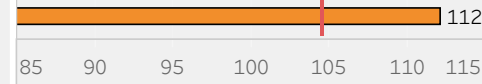

Attendance (COVID X): X = Absent

Reading Scaled Score

Writing Scaled Score

Maths Scaled Score

GPS Scaled Score

Pupil groups

	Pupils	Reading SS	Reading VA	Writing SS	Writing VA	Maths SS	Maths VA	GPS SS	GPS VA	Attendance
All Pupils	29	111.3	+4.2 ●	107.4	+4.1 ●	110.4	+3.8 ●	112.1	+3.9 ●	98%
Female	14	110.4	+1.8 ●	107.1	+2.3 ●	109.2	+2.3 ●	111.6	+1.8 ●	99%
Male	15	112.1	+6.5 ●	107.7	+5.9 ●	111.5	+5.2 ●	112.6	+5.9 ●	97%
Higher	13	113.8	+1.3 ●	111.5	+2.6 ●	113.2	+1.6 ●	115.7	+0.9 ●	98%
Middle	12	111.4	+6.1 ●	105.5	+4.3 ●	110.6	+5.0 ●	111.4	+5.8 ●	98%
Lower	4	102.8	+7.9 ●	100.0	+8.4 ●	101.0	+7.1 ●	102.8	+8.3 ●	97%
FSM6	6	110.2	+7.8 ●	104.7	+6.0 ●	110.0	+7.6 ●	110.8	+7.9 ●	97%
Not FSM6	23	111.6	+3.3 ●	108.1	+3.7 ●	110.5	+2.8 ●	112.5	+2.9 ●	98%
EHCP	1	86.0	-4.5 ●	91.0	+3.2 ●	83.0	-5.4 ●	89.0	-1.0 ●	97%
Sch Support	2	109.5	+0.8 ●	108.0	+4.0 ●	108.0	+1.4 ●	106.0	-2.8 ●	99%
Not SEN	4	112.0	+5.8 ●	105.5	+3.5 ●	112.0	+5.6 ●	113.8	+6.5 ●	97%
Autumn	7	112.7	+4.8 ●	107.3	+3.4 ●	109.1	+1.9 ●	111.9	+3.2 ●	97%
Spring	12	109.4	+3.4 ●	107.8	+5.5 ●	110.8	+5.4 ●	111.1	+4.0 ●	98%
Summer	10	112.5	+4.8 ●	107.0	+3.0 ●	110.9	+3.1 ●	113.6	+4.4 ●	97%

Show on X axis: Attendance

Scaled Score Reading

Female (orange) | Male (blue)

Scaled Score Maths

Female (orange) | Male (blue)

Scaled Score GPS

Female (orange) | Male (blue)