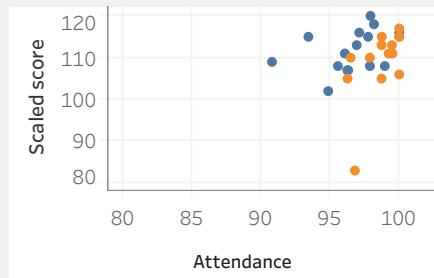

Attendance (COVID X): X = Absent

Reading Scaled Score

Writing Scaled Score

Maths Scaled Score

GPS Scaled Score

Pupil groups

	Pupils	Reading SS	Reading VA	Writing SS	Writing VA	Maths SS	Maths VA	GPS SS	GPS VA	Attendance
All Pupils	29	111.3	+4.2 ●	107.4	+4.1 ●	110.4	+3.8 ●	112.1	+3.9 ●	98%
Female	14	110.4	+1.8 ●	107.1	+2.3 ●	109.2	+2.3 ●	111.6	+1.8 ●	99%
Male	15	112.1	+6.5 ●	107.7	+5.9 ●	111.5	+5.2 ●	112.6	+5.9 ●	97%
Higher	13	113.8	+1.3 ●	111.5	+2.6 ●	113.2	+1.6 ●	115.7	+0.9 ●	98%
Middle	12	111.4	+6.1 ●	105.5	+4.3 ●	110.6	+5.0 ●	111.4	+5.8 ●	98%
Lower	4	102.8	+7.9 ●	100.0	+8.4 ●	101.0	+7.1 ●	102.8	+8.3 ●	97%
FSM6	6	110.2	+7.8 ●	104.7	+6.0 ●	110.0	+7.6 ●	110.8	+7.9 ●	97%
Not FSM6	23	111.6	+3.3 ●	108.1	+3.7 ●	110.5	+2.8 ●	112.5	+2.9 ●	98%
EHCP	1	86.0	-4.5 ●	91.0	+3.2 ●	83.0	-5.4 ●	89.0	-1.0 ●	97%
Sch Support	2	109.5	+0.8 ●	108.0	+4.0 ●	108.0	+1.4 ●	106.0	-2.8 ●	99%
Not SEN	4	112.0	+5.8 ●	105.5	+3.5 ●	112.0	+5.6 ●	113.8	+6.5 ●	97%
Autumn	7	112.7	+4.8 ●	107.3	+3.4 ●	109.1	+1.9 ●	111.9	+3.2 ●	97%
Spring	12	109.4	+3.4 ●	107.8	+5.5 ●	110.8	+5.4 ●	111.1	+4.0 ●	98%
Summer	10	112.5	+4.8 ●	107.0	+3.0 ●	110.9	+3.1 ●	113.6	+4.4 ●	97%

Show on X axis: Attendance

Scaled Score Reading

Female (orange) | Male (blue)

Scaled Score Maths

Female (orange) | Male (blue)

Scaled Score GPS

Female (orange) | Male (blue)