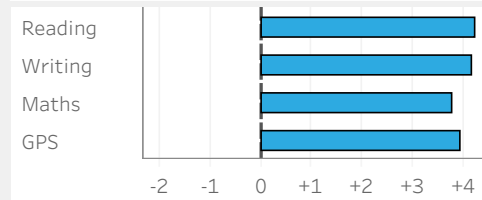

Attendance (COVID X): X = Absent

Reading Scaled Score

Writing Scaled Score

Maths Scaled Score

GPS Scaled Score

Pupil groups

	Pupils	Reading SS	Reading VA	Writing SS	Writing VA	Maths SS	Maths VA	GPS SS	GPS VA	Attendance
All Pupils	29	111.3	+4.2 ●	107.4	+4.1 ●	110.4	+3.8 ●	112.1	+3.9 ●	98%
Female	14	110.4	+1.8 ●	107.1	+2.3 ●	109.2	+2.3 ●	111.6	+1.8 ●	99%
Male	15	112.1	+6.5 ●	107.7	+5.9 ●	111.5	+5.2 ●	112.6	+5.9 ●	97%
Higher	13	113.8	+1.3 ●	111.5	+2.6 ●	113.2	+1.6 ●	115.7	+0.9 ●	98%
Middle	12	111.4	+6.1 ●	105.5	+4.3 ●	110.6	+5.0 ●	111.4	+5.8 ●	98%
Lower	4	102.8	+7.9 ●	100.0	+8.4 ●	101.0	+7.1 ●	102.8	+8.3 ●	97%
FSM6	6	110.2	+7.8 ●	104.7	+6.0 ●	110.0	+7.6 ●	110.8	+7.9 ●	97%
Not FSM6	23	111.6	+3.3 ●	108.1	+3.7 ●	110.5	+2.8 ●	112.5	+2.9 ●	98%
EHCP	1	86.0	-4.5 ●	91.0	+3.2 ●	83.0	-5.4 ●	89.0	-1.0 ●	97%
Sch Support	2	109.5	+0.8 ●	108.0	+4.0 ●	108.0	+1.4 ●	106.0	-2.8 ●	99%
Not SEN	4	112.0	+5.8 ●	105.5	+3.5 ●	112.0	+5.6 ●	113.8	+6.5 ●	97%
Autumn	7	112.7	+4.8 ●	107.3	+3.4 ●	109.1	+1.9 ●	111.9	+3.2 ●	97%
Spring	12	109.4	+3.4 ●	107.8	+5.5 ●	110.8	+5.4 ●	111.1	+4.0 ●	98%
Summer	10	112.5	+4.8 ●	107.0	+3.0 ●	110.9	+3.1 ●	113.6	+4.4 ●	97%

Show on X axis: Attendance

Scaled Score Reading

Female (orange) | Male (blue)

Scaled Score Maths

Female (orange) | Male (blue)

Scaled Score GPS

Female (orange) | Male (blue)